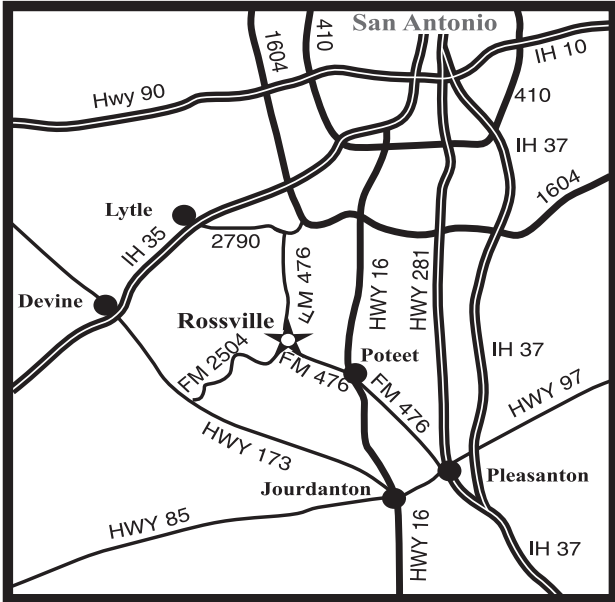

Poteet:
KUNTRY INN MOTEL, IH 37 - (830) 569-2026

Pleasanton:
EDDYS MOTEL, 640 S MAIN ST
(830) 569-5571

PLEASANTON EXECUTIVE INN
1927 W OAKLAWN RD # 97W
(830) 569-8747

SUPER 8 MOTEL, 1913 W OAKLAWN RD
(830) 569-5587

ENCINO MOTEL 281 (830) 569-2192

Jourdanton:
HIGHWAY 16 MOTEL - (830) 769-3560

Devine:
COUNTRY CORNER INN DEVINE,
IH 35 & HWY 173 - (830) 663-4411

Lytle:
DAYS INN, IH 35 EXIT 131 - (830) 772-4777

Primitive camping available

RV's must be self contained

Want to pre-register or send a donation?

All Proceeds go to help our Bikers in need.

Mail to: Bruce Reed (Popeye) • 8408 8th St. • Converse, TX 78109

Name : _____

Name: _____

Address/City/State/Zip: _____

Club: _____

Signature: _____

Signature: _____

I/we agree not to hold the Fallen Brother Run, Gypsy International MC or any Chapter, Ric's Atascosa Country Store or any of their associates responsible or liable for injury, damage, or loss to vehicle and/or persons before, during or after the Fallen Brother Run.