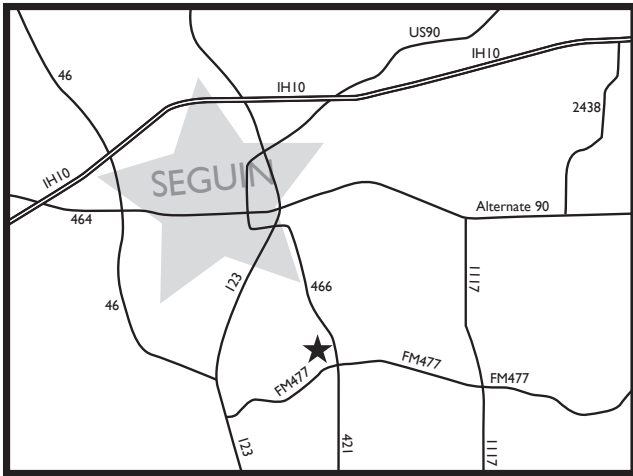

Alamo Country Inn
1826 W Interstate 10
Seguin TX 78155
830-386-0399

Days Inn
2950 N 123 Bypass
Seguin TX
830-372-0860

Quality Inn Seguin
2950 N Highway 123 Byp,
Seguin, TX 78155
830-372-0860

La Quinta Inn & Suites Seguin
1501 N State Highway 46
Seguin, TX 78155
866-670-5933

Holiday Inn Express
2801 Jay Rd
Seguin, TX 78155
800-345-8082

Comfort Inn & Suites Seguin
30.13 N Highway 123 Byp,
Seguin, TX 78155
866-611-6301

Hampton Inn
1 130 Lankin Ave
Seguin, TX 78155
830-379-4400

La Quinta
1501 N State Highway 46,
Seguin, TX 78155
800-753-3757

Hampton Inn
6252 Huber Rd
Seguin, TX 78155
830-401-4410

Motel 6
1826 W Interstate 10,
Seguin, TX 76155
830-372-4440

Super 8
1525 N HWY 46
Seguin TX
830-379-6888

America's Best Value Inn
807 E Kingsbury
Seguin TX
830-379-2363

Primitive camping available

RV's must be self contained

Want to pre-register or send a donation?

All Proceeds go to help our Bikers in need.

Mail to: Bruce Reed (Popeye) • 8408 8th St. • Converse, TX 78109

Name : _____

Name: _____

Address/City/State/Zip: _____

Club: _____

Signature: _____

Signature: _____

I/we agree not to hold the Fallen Brother Run, Gypsy International MC or any Chapter, Comanche Crossing or any of their associates responsible or liable for injury, damage, or loss to vehicle and/or persons before, during or after the Fallen Brother Run.