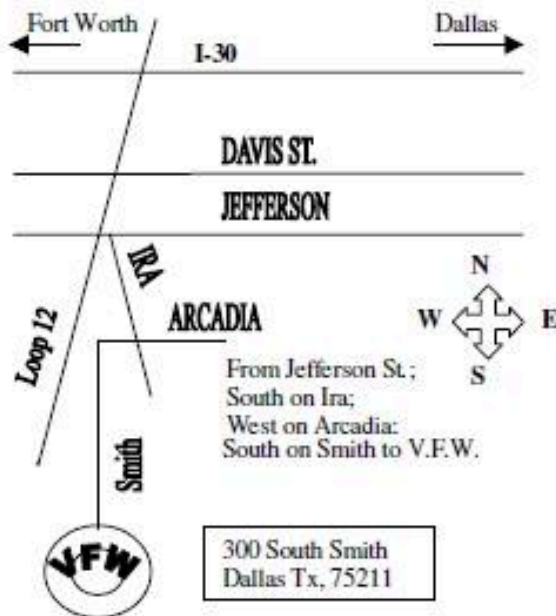

BIKER GAMES (Indoor)

BEER AND MIXED DRINKS AVAILABLE

DATE: Sunday February 23rd, 2014 TIME: 12:00 PM

**LOCATION: VFW POST #4477
NEAR JEFFERSON AND LOOP 12**

Vendors Welcome
FOR MORE INFORMATION CONTACT
ELMER AT 214-529-2264